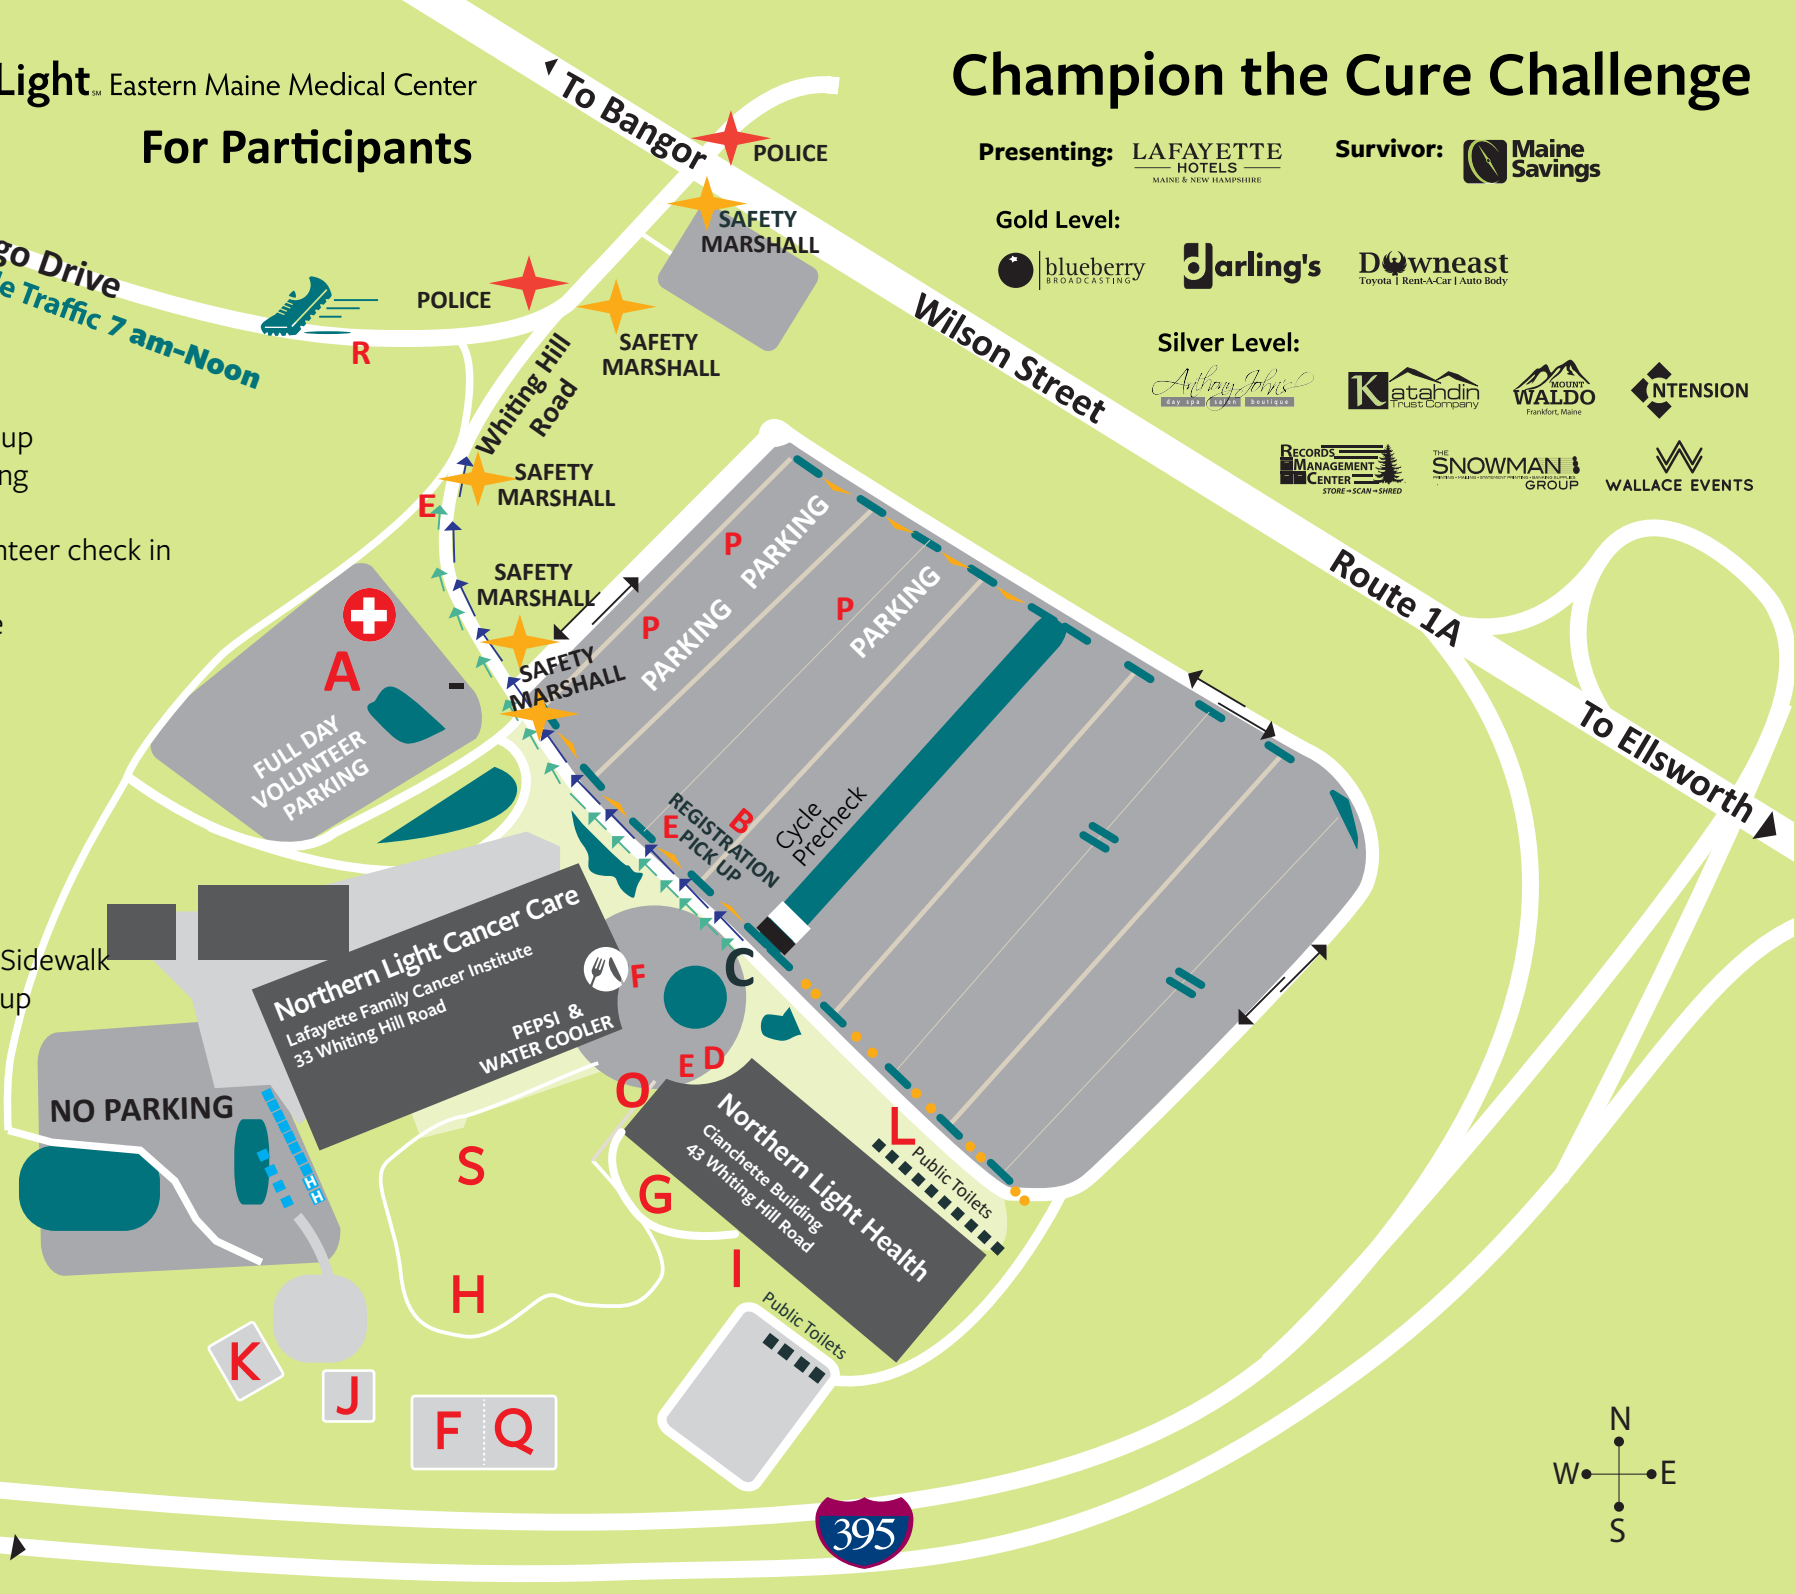

For Participants

Champion the Cure Challenge

Presenting: **LAFAYETTE HOTELS**
MAINE & NEW HAMPSHIRE

Survivor: **Maine Savings**

Gold Level:

Silver Level:

Dirigo Drive
CLOSED to Automobile Traffic 7 am-Noon
Runners use sidewalk

- A - Ambulance
- B - Registration/Pick up
- C - Start/Finish Staging
- D - CTCC Store
- E - Information/volunteer check in
- F - Food Pick up
- G - Champion Village
- H - Massage Tent
- I - Kids
- J - Band
- K - Beer Tent
- L - Public Toilets
- O - Ops
- P - Parking
- Q - Seating Area
- R - Running Lane on Sidewalk
- S - Vendor/Food Pick-up

- Safety Horse
- Safety Cones
- Walkers
- Cyclists

To Route 95
From Route 95